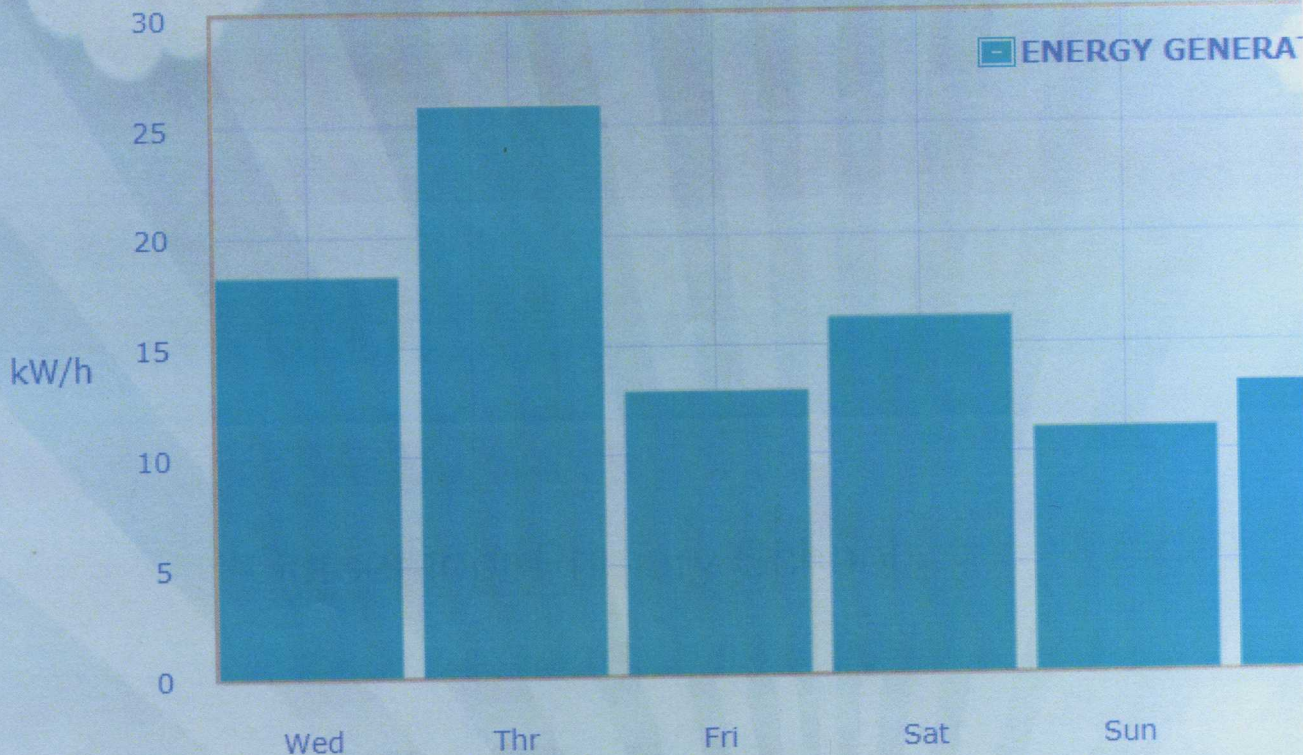

Gorsemoor Primary School

Total energy generated (kWh)

16,343

Total Co2 saved (kg)

8,580

Equi

M MeterOnline
Making Energy Management Easy!
Data supplied by MeterOnline.co.uk

Gorsemoor Primary School

Total energy generated (kWh)

16,343

Total Co2 saved (kg)

8,580

Equi

M MeterOnline
Making Energy Management Easy!
Data supplied by MeterOnline.co.uk

Lara Jones
Team Administrator (Asset Management)

LIGHTSOURCE
SWITCHING ON SUNLIGHT