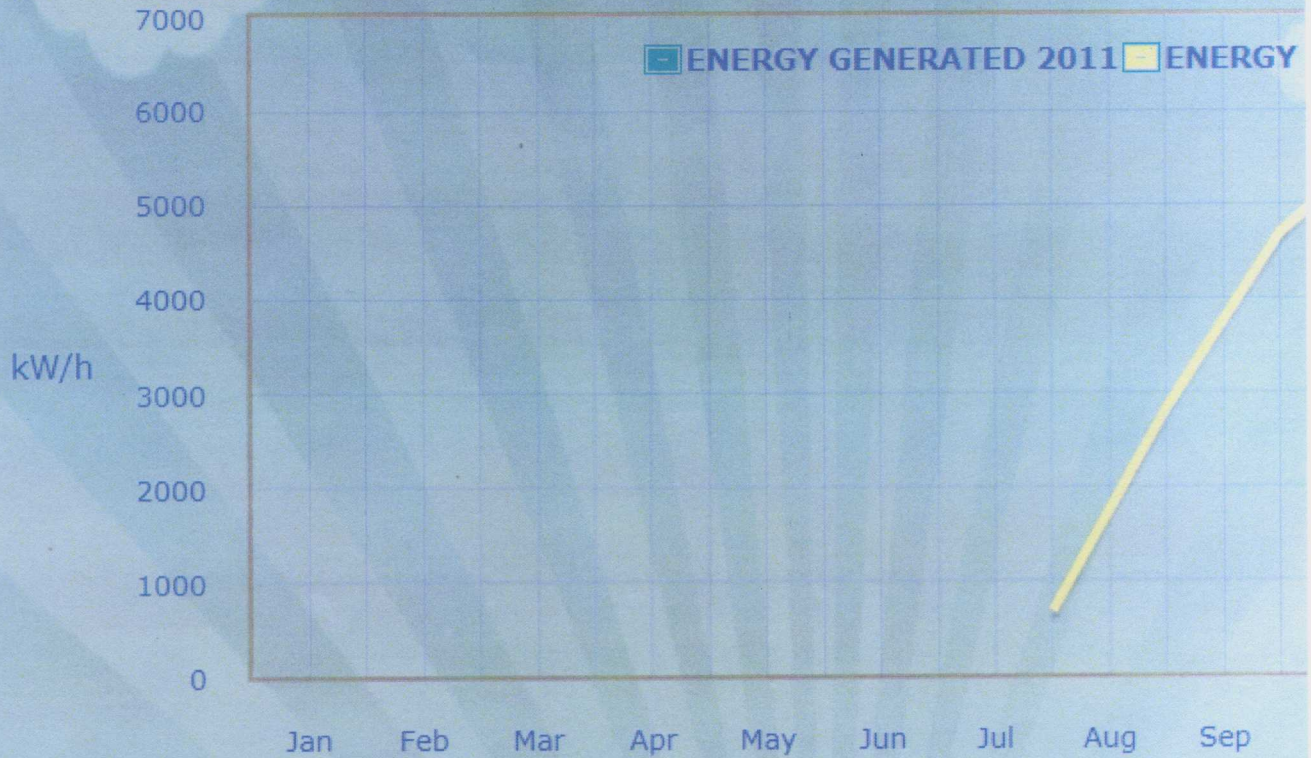

Gorsemoor Primary School

Total energy generated (kWh)

16,343

Total Co2 saved (kg)

8,580

Equi

M MeterOnline
Making Energy Management Easy!
Data supplied by MeterOnline.co.uk

Gorsemoor Primary School

Total energy generated (kWh)

16,343

Total Co2 saved (kg)

8,580

Equi

M MeterOnline
Making Energy Management Easy!
Data supplied by MeterOnline.co.uk

Lara Jones
Team Administrator (Asset Management)

LIGHTSOURCE
SWITCHING ON SUNLIGHT