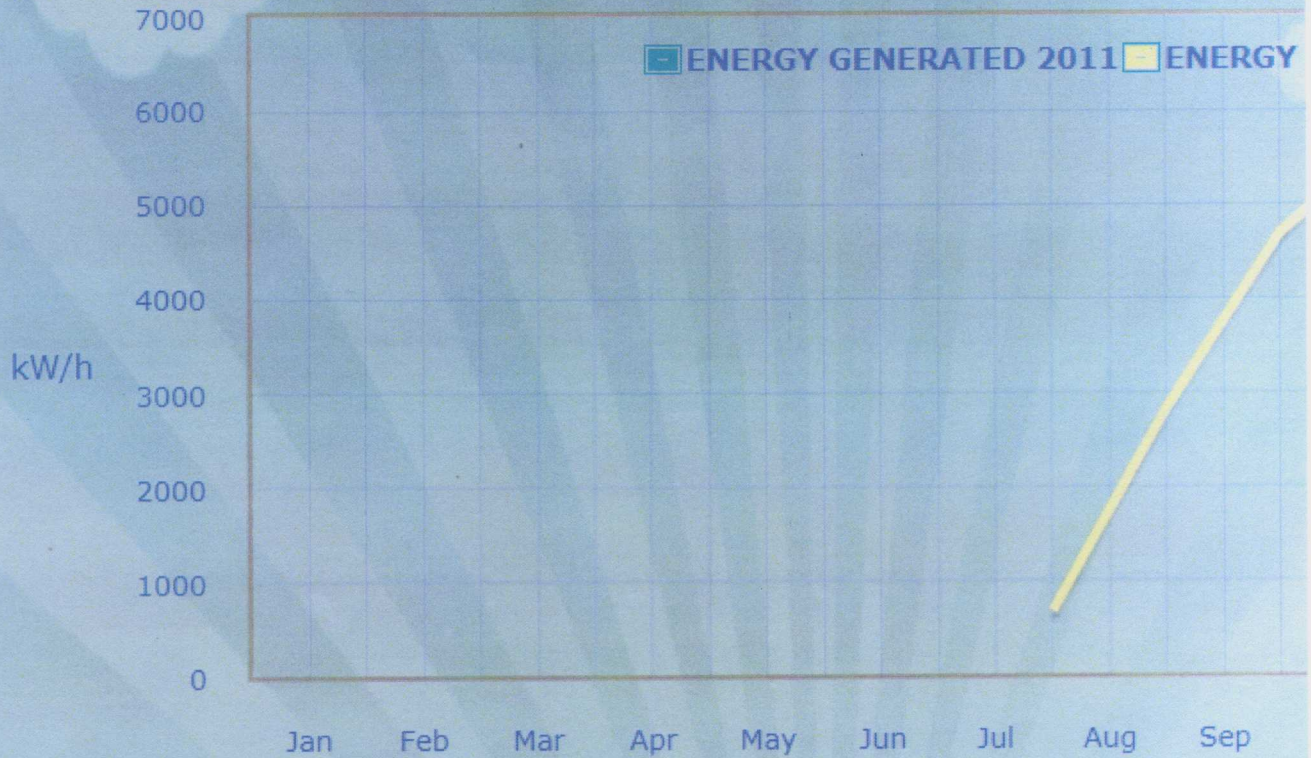

# Gorsemoor Primary School

Total energy generated (kWh)

16,343

Total Co2 saved (kg)

8,580

Equi

**M** MeterOnline  
Making Energy Management Easy!  
Data supplied by MeterOnline.co.uk

# Gorsemoor Primary School

Total energy generated (kWh)

16,343

Total Co2 saved (kg)

8,580

Equi

**M MeterOnline**  
Making Energy Management Easy!  
Data supplied by [MeterOnline.co.uk](http://MeterOnline.co.uk)