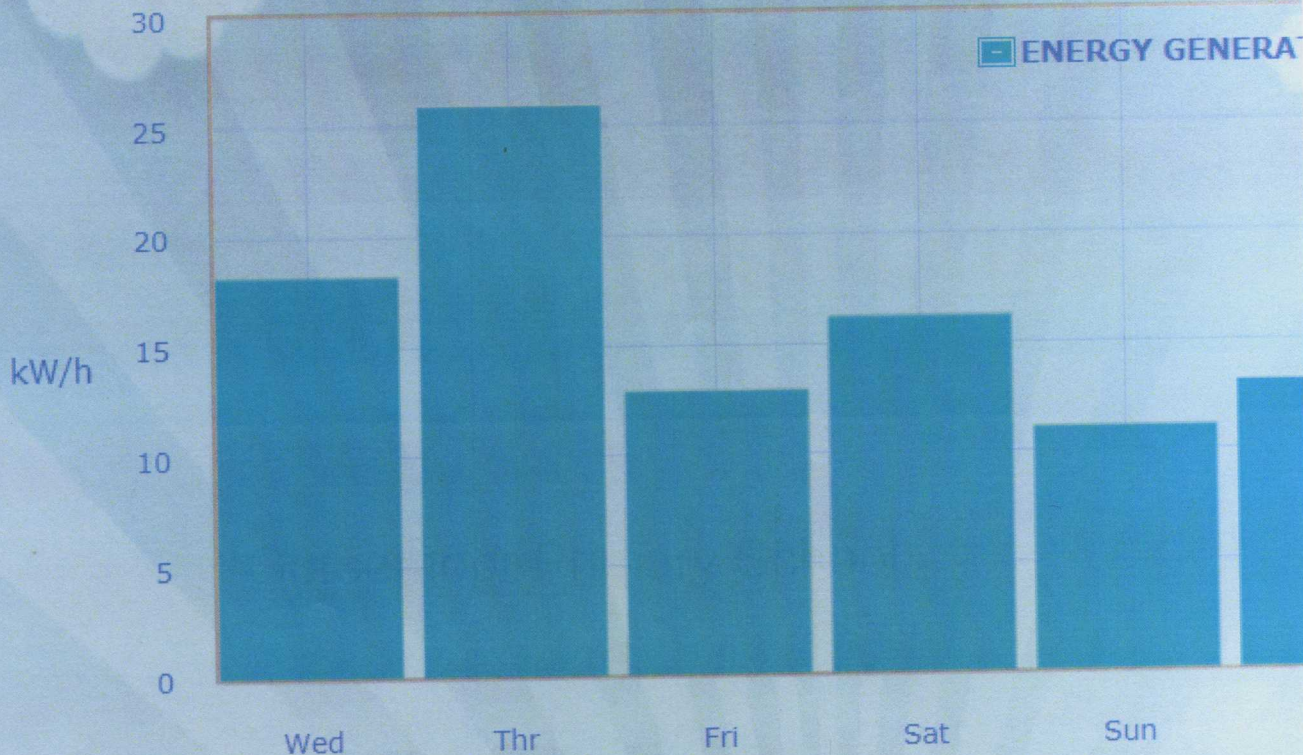

# Gorsemoor Primary School

Total energy generated (kWh)

16,343

Total Co2 saved (kg)

8,580

Equi

**M** MeterOnline  
Making Energy Management Easy!  
Data supplied by MeterOnline.co.uk

# Gorsemoor Primary School

Total energy generated (kWh)

16,343

Total Co2 saved (kg)

8,580

Equi

**M MeterOnline**  
Making Energy Management Easy!  
Data supplied by [MeterOnline.co.uk](http://MeterOnline.co.uk)